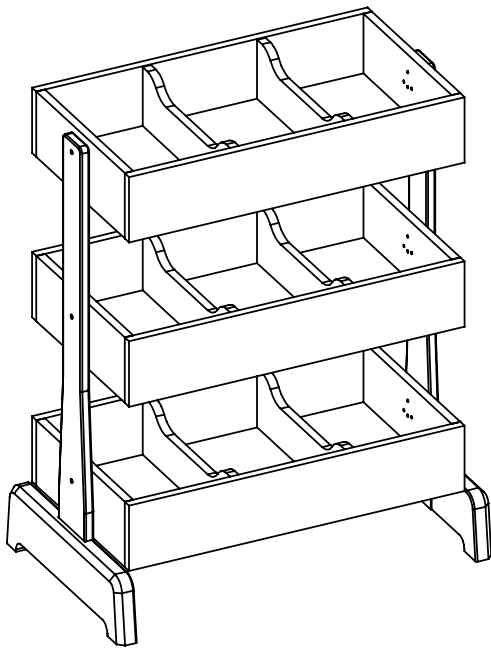

Kids At Home Distribution

Newick Business Centre
Church Road
Newick, BN8 4NA
England
Tel: +01825 724160

Made in Latvia

A43		x6	A45		x6 M6x20	A46		x4 M6x30
A44		x6 M6x15						

Pieces nr.	Quantity	Dimensions, mm	✓
1	2	480 x 133 x 38	
2	2	940 x 110 x 19	
3	3	710 x 368 x 140	