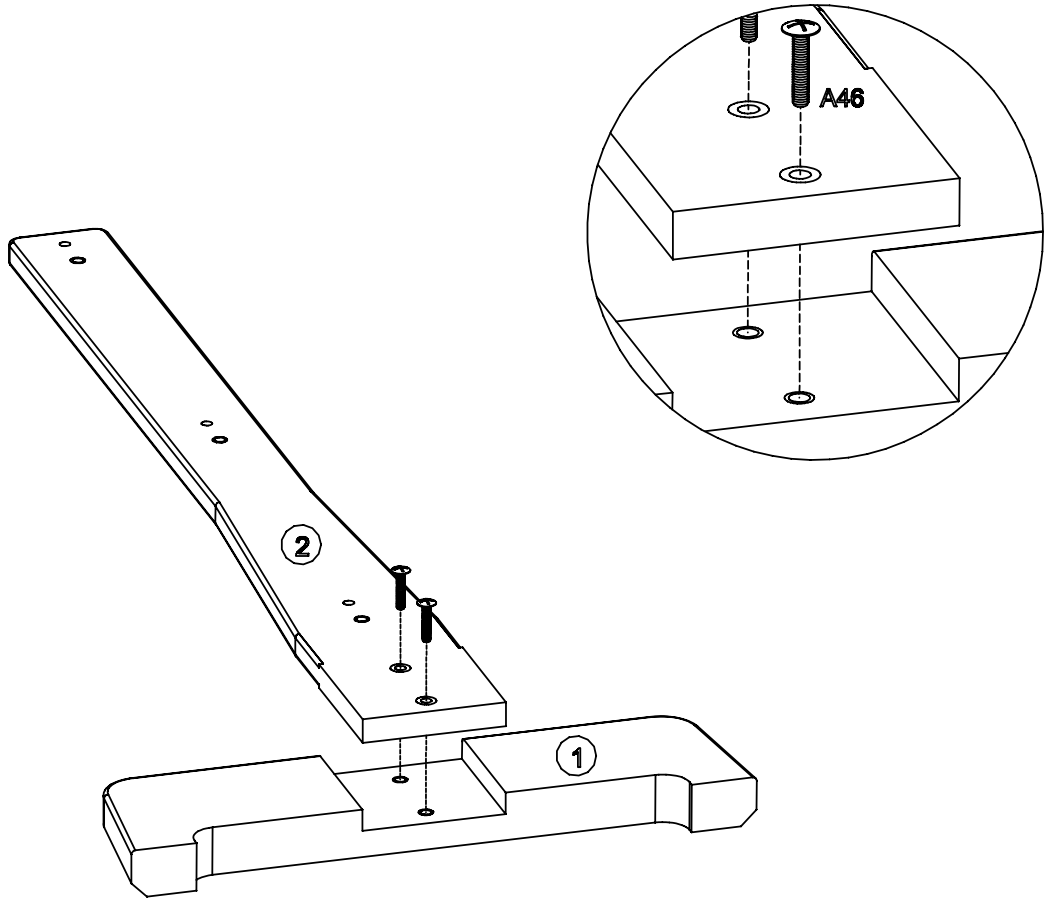

Kids At Home Distribution

Newick Business Centre
Church Road
Newick, BN8 4NA
England
Tel: +01825 724160

Made in Latvia

A43		x6	A45		x6 M6x20	A46		x4 M6x30
A44		x6 M6x15						

Pieces nr.	Quantity	Dimensions, mm	✓
1	2	480 x 133 x 38	
2	2	940 x 110 x 19	
3	3	710 x 368 x 140	

A46  x4
M6x30

① x2

A43		x6	A44		x6	A45		x6
				M6x15			M6x20	

A43		x6	A44		x6	A45		x6
				M6x15			M6x20	