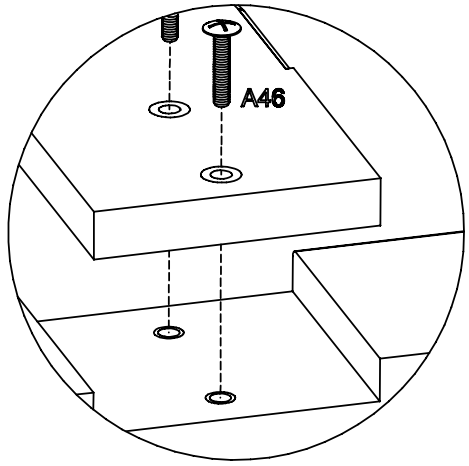

Kids At Home Distribution

Newick Business Centre
Church Road
Newick, BN8 4NA
England
Tel: +01825 724160

Made in Latvia

A43		x6	A45		x6 M6x20	A46		x4 M6x30
A44		x6 M6x15						

Pieces nr.	Quantity	Dimensions, mm	✓
1	2	480 x 133 x 38	
2	2	940 x 110 x 19	
3	3	710 x 368 x 140	

A46  x4
M6x30

① x2

A43		x6	A44		x6	A45		x6
				M6x15			M6x20	

A43		x6	A44		x6	A45		x6
				M6x15			M6x20	